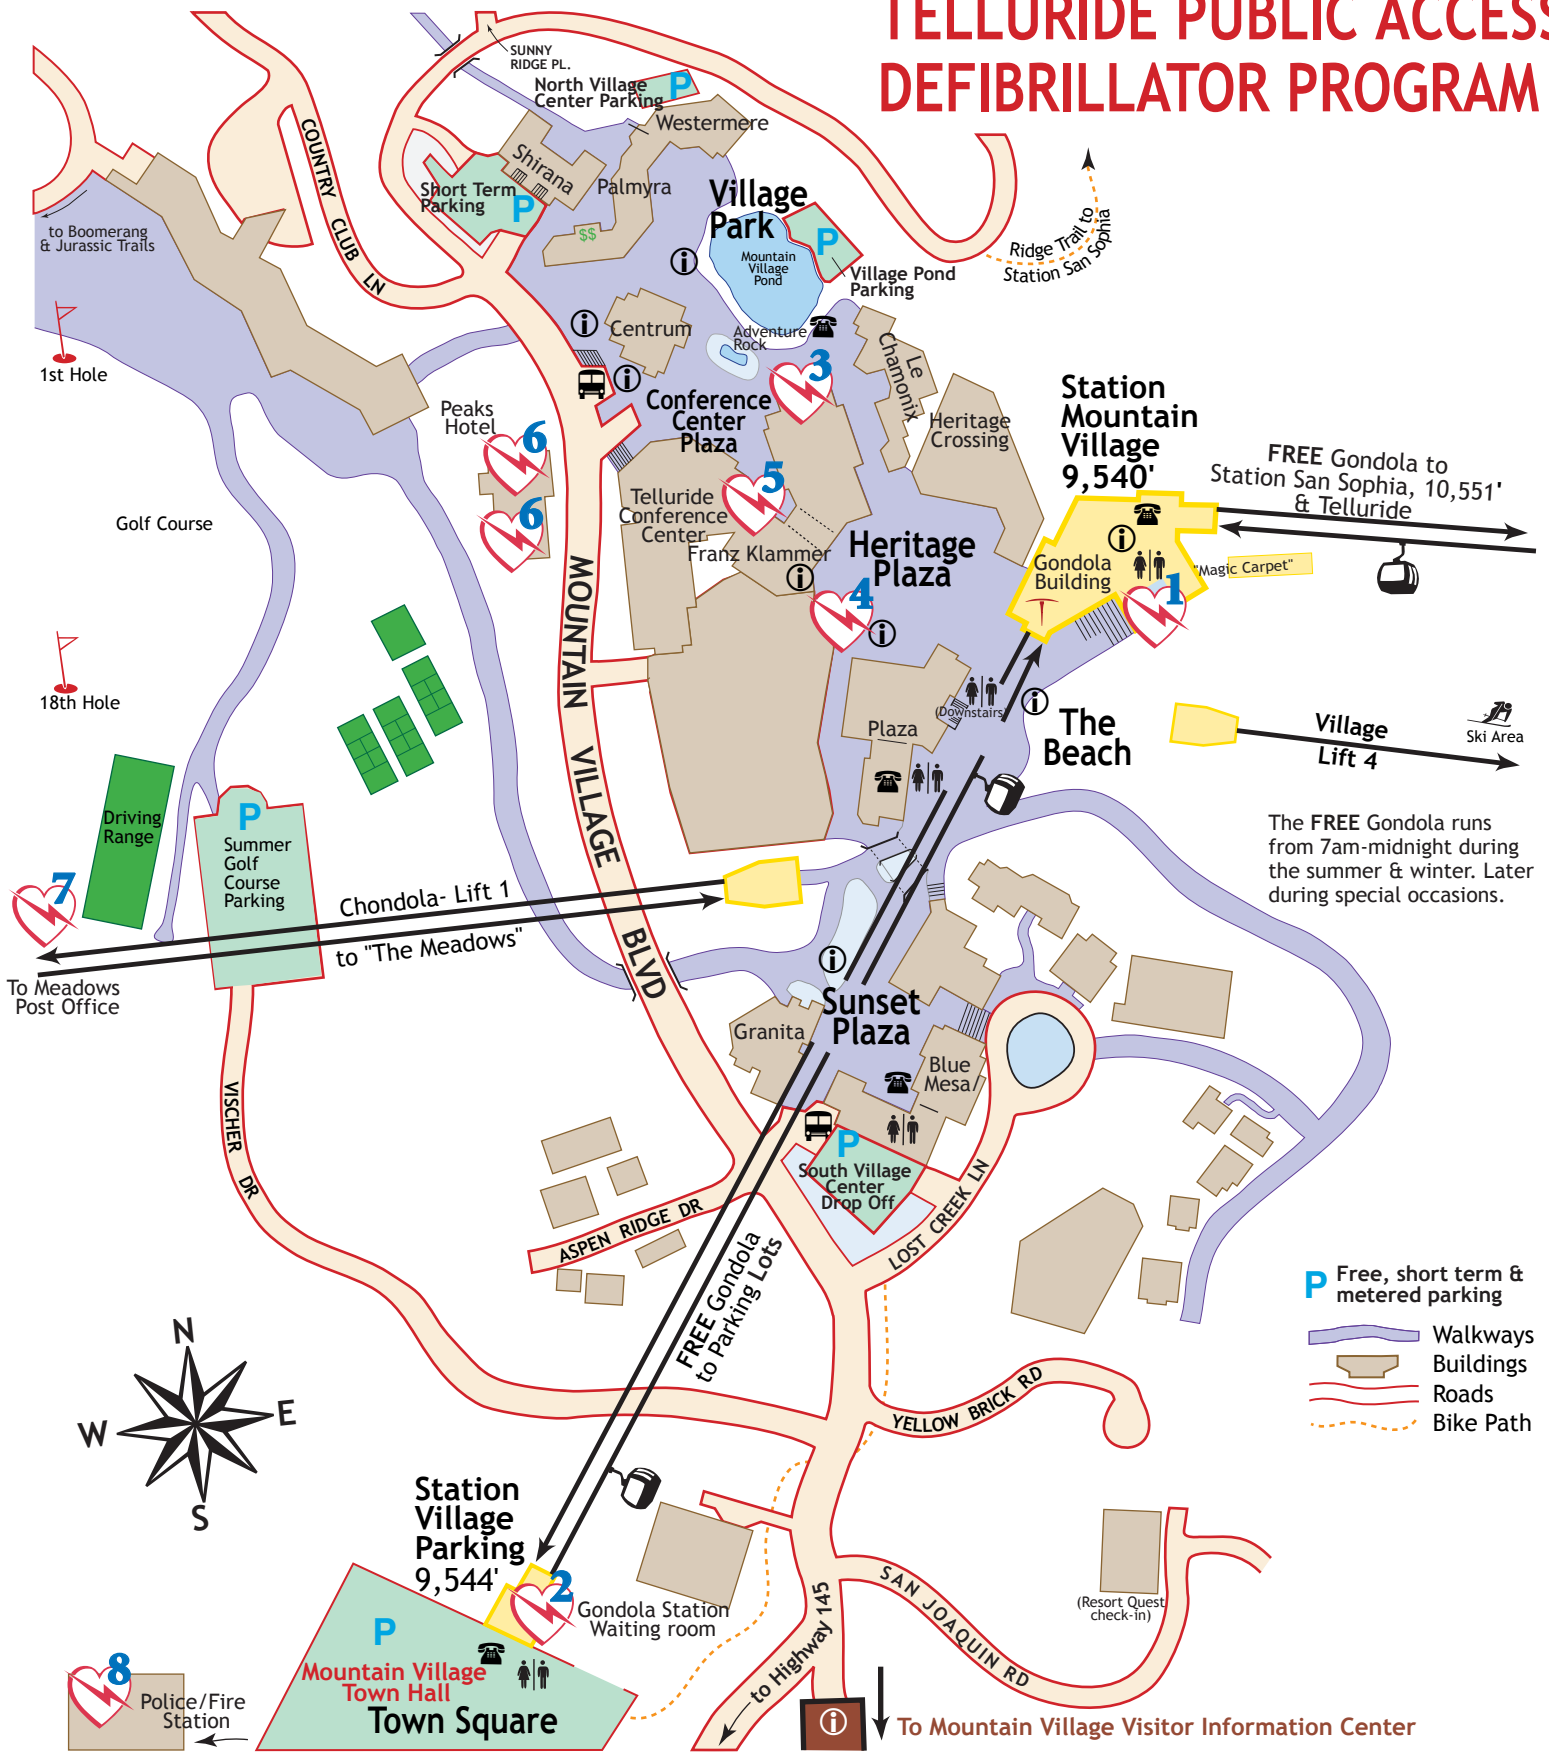

TELLURIDE PUBLIC ACCESS DEFIBRILLATOR PROGRAM

The FREE Gondola runs from 7am-midnight during the summer & winter. Later during special occasions.

AED LOCATIONS

1. Gondola Plaza MV Elevator Access
2. Gondola Station Parking Waiting Room
3. Conference Center Plaza
4. Heritage Plaza

5. Franz Klammer
6. Peaks Hotel
7. The Meadows Post Office
8. Police Department Outside Station

Heart insignia is provided by
Life Saving Solutions, Inc.
www.savingalife.com
 1-888-344-AEDS (2337)

Use of map donated by Telluride Maps all rights reserved, graphics donated by Kristal Graphics.